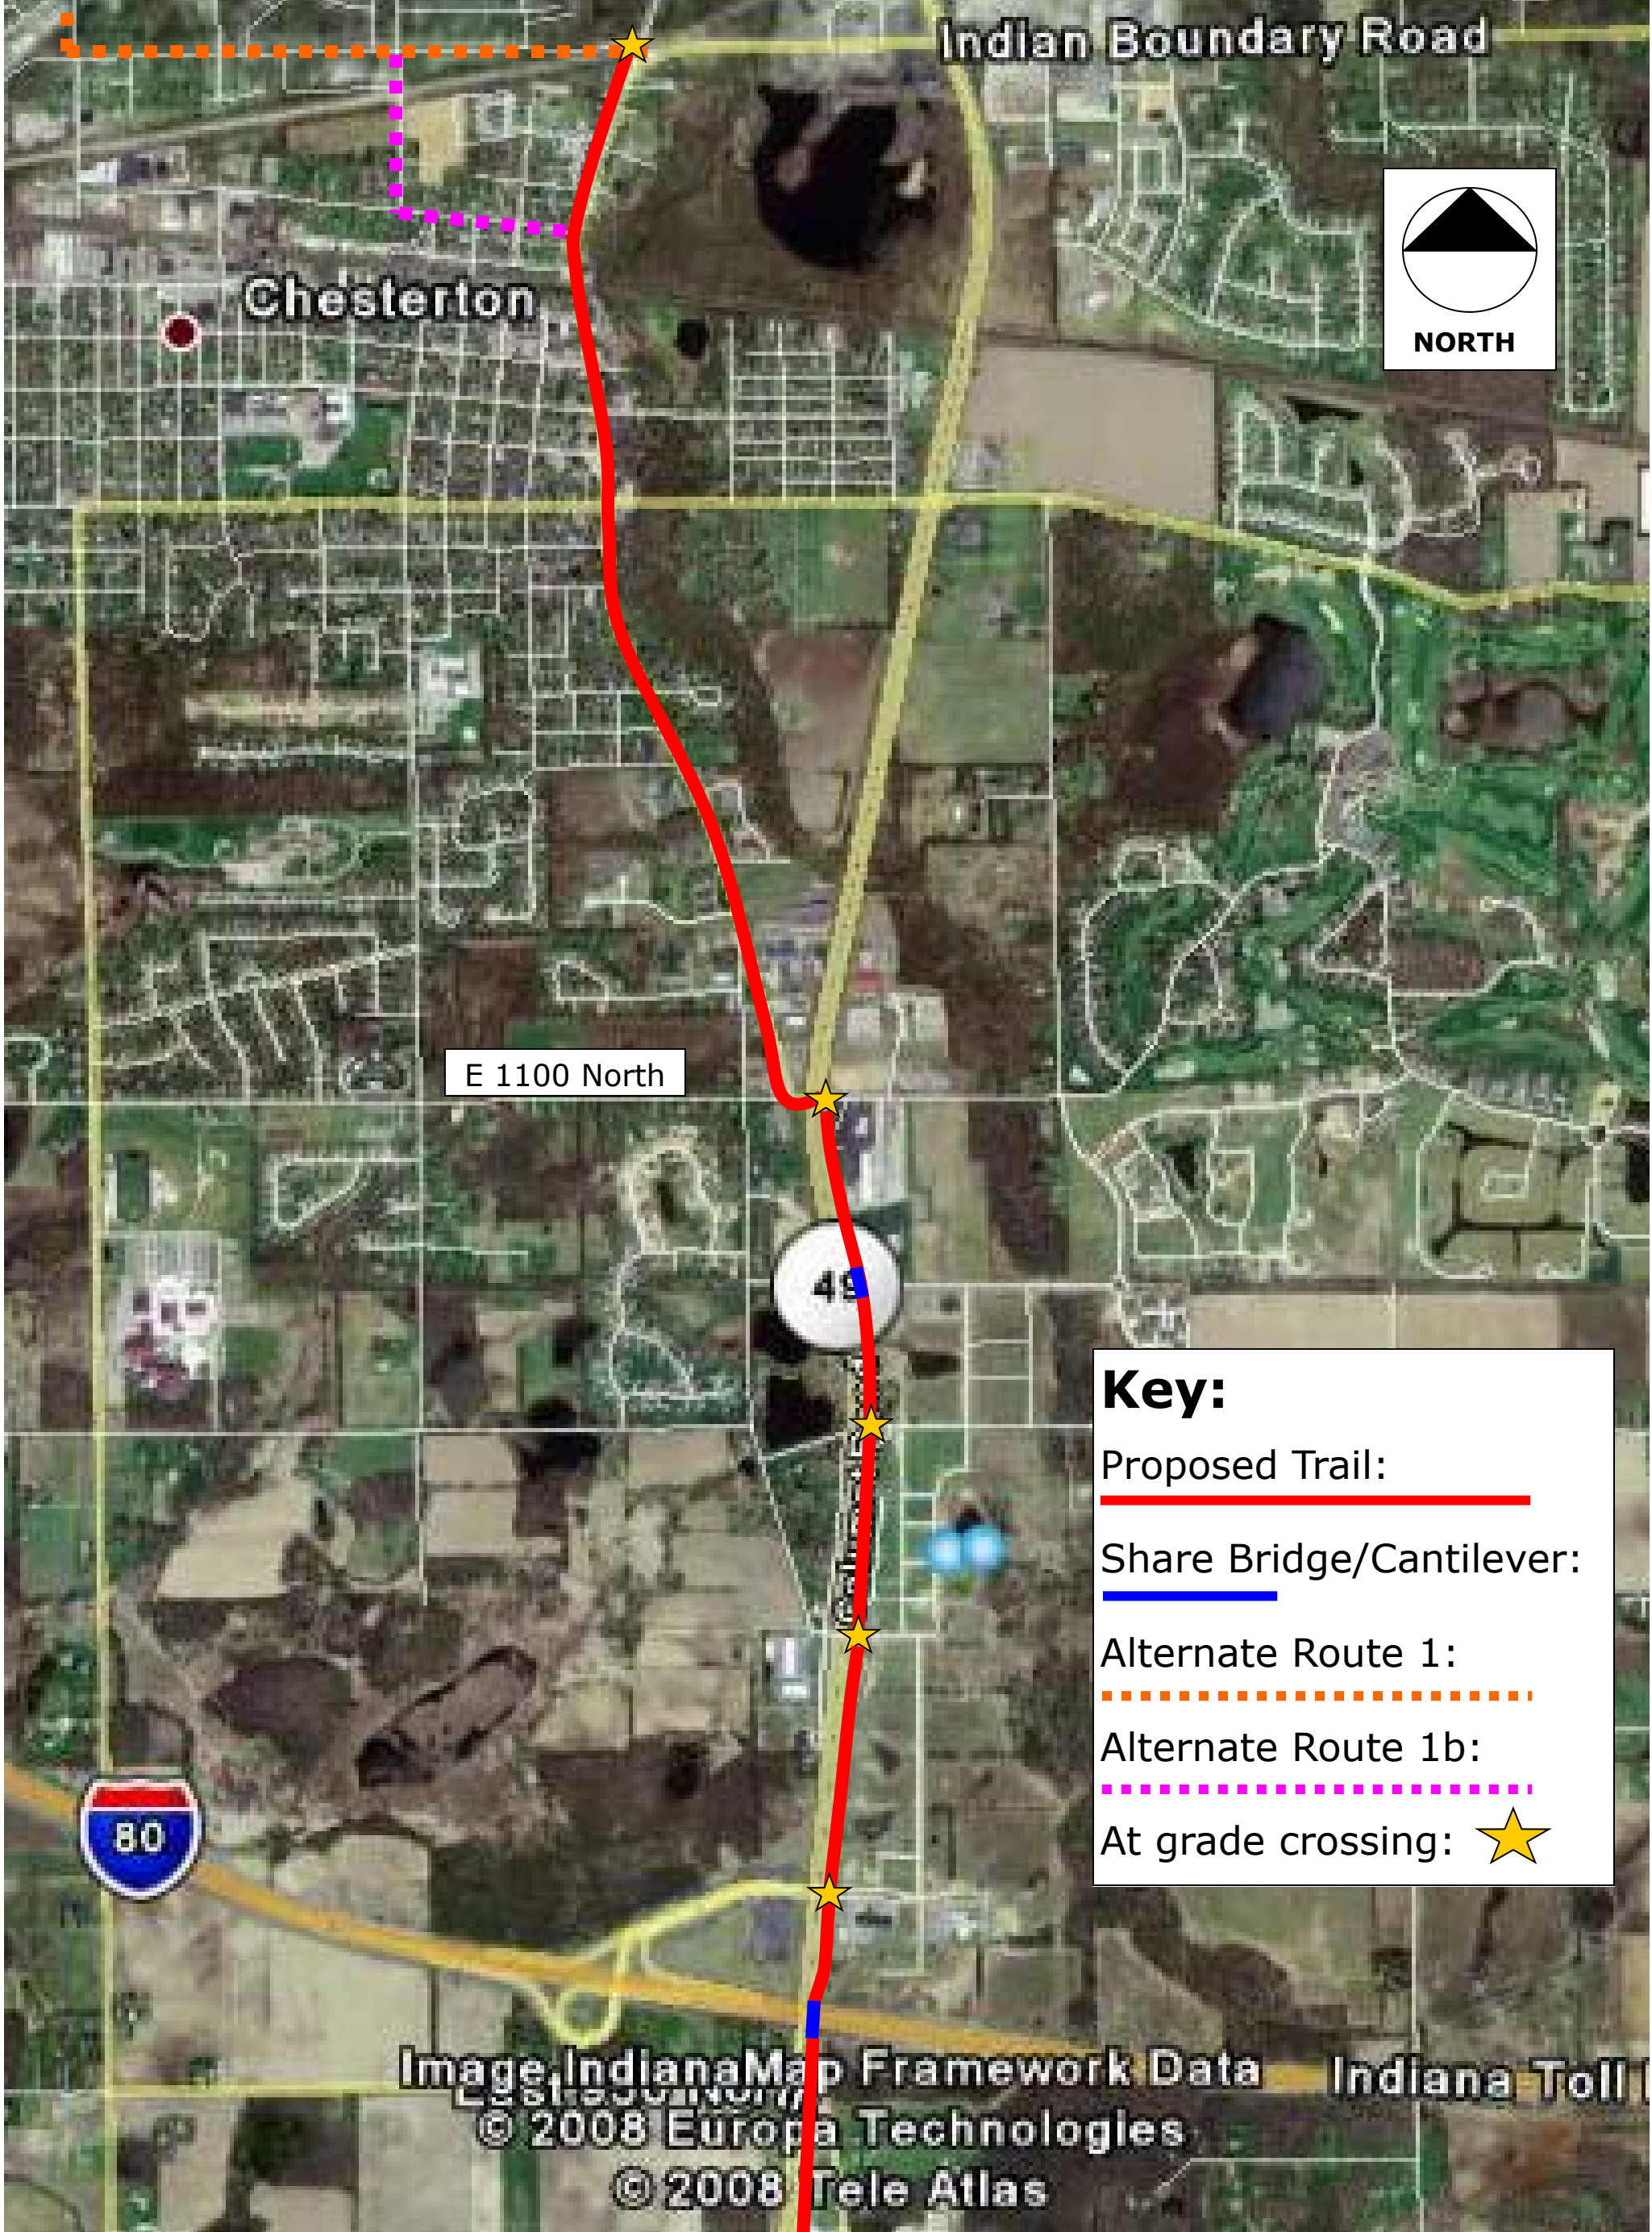

# State Route 49 Trail Route Study

Northwestern Indiana Regional Planning Commission & Porter County Recreation, Convention and Visitors Commission

**May 2009**

**State Park to Chesterton**

# **State Route 49 Trail Route Study**

Northwestern Indiana Regional Planning Commission & Porter County Recreation, Convention and Visitors Commission

**May 2009**

## **Indian Boundary Rd to I-80 (Toll Road)**

## **State Route 49 Trail Route Study**

Northwestern Indiana Regional Planning Commission  
 Porter County Recreation, Convention and Visitors Commission

**May 2009**

**I-80 (Toll Road) to East 500 North**