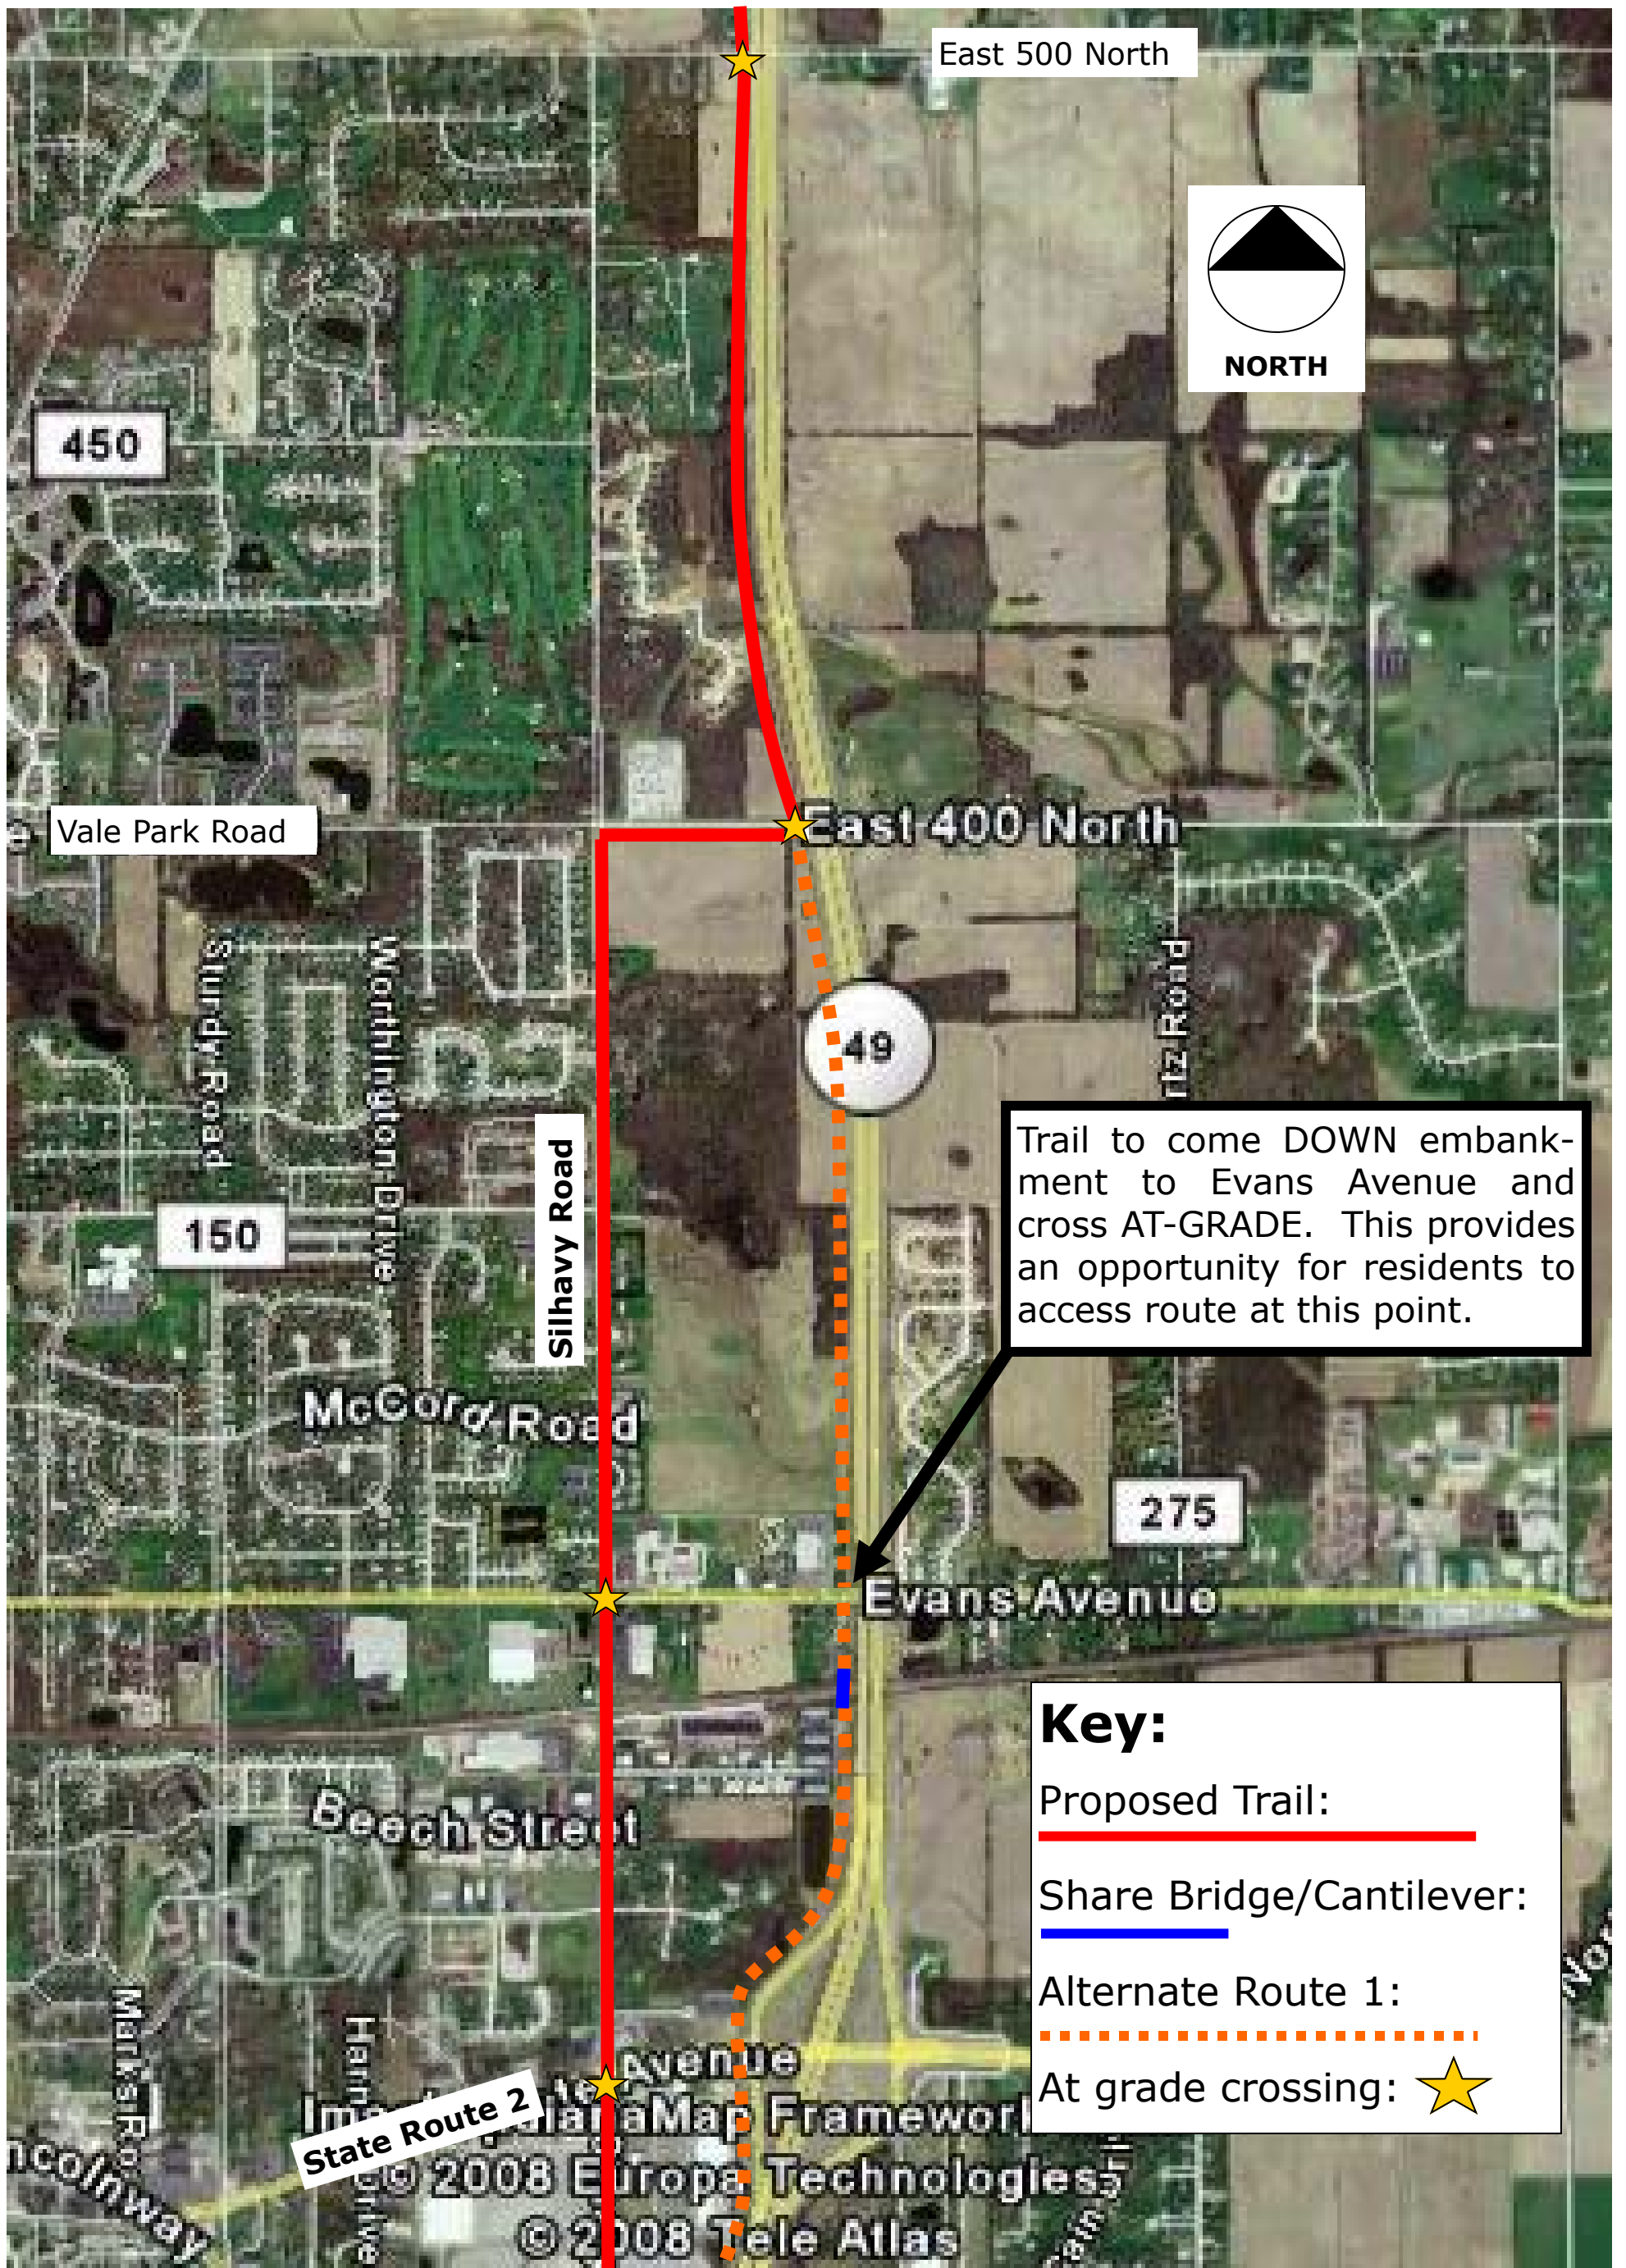

## **Indian Boundary Rd to I-80 (Toll Road)**

## **State Route 49 Trail Route Study**

Northwestern Indiana Regional Planning Commission  
 Porter County Recreation, Convention and Visitors Commission

**May 2009**

**I-80 (Toll Road) to East 500 North**

## State Route 49 Trail Route Study

Northwestern Indiana Regional Planning Commission &  
Porter County Recreation, Convention and Visitors Commission

**May 2009**

**East 500 North to State Route 2**

## State Route 49 Trail Route Study

Northwestern Indiana Regional Planning Commission &  
Porter County Recreation, Convention and Visitors Commission  
**May 2009**

**State Route 2 to US 30/Fairgrounds**